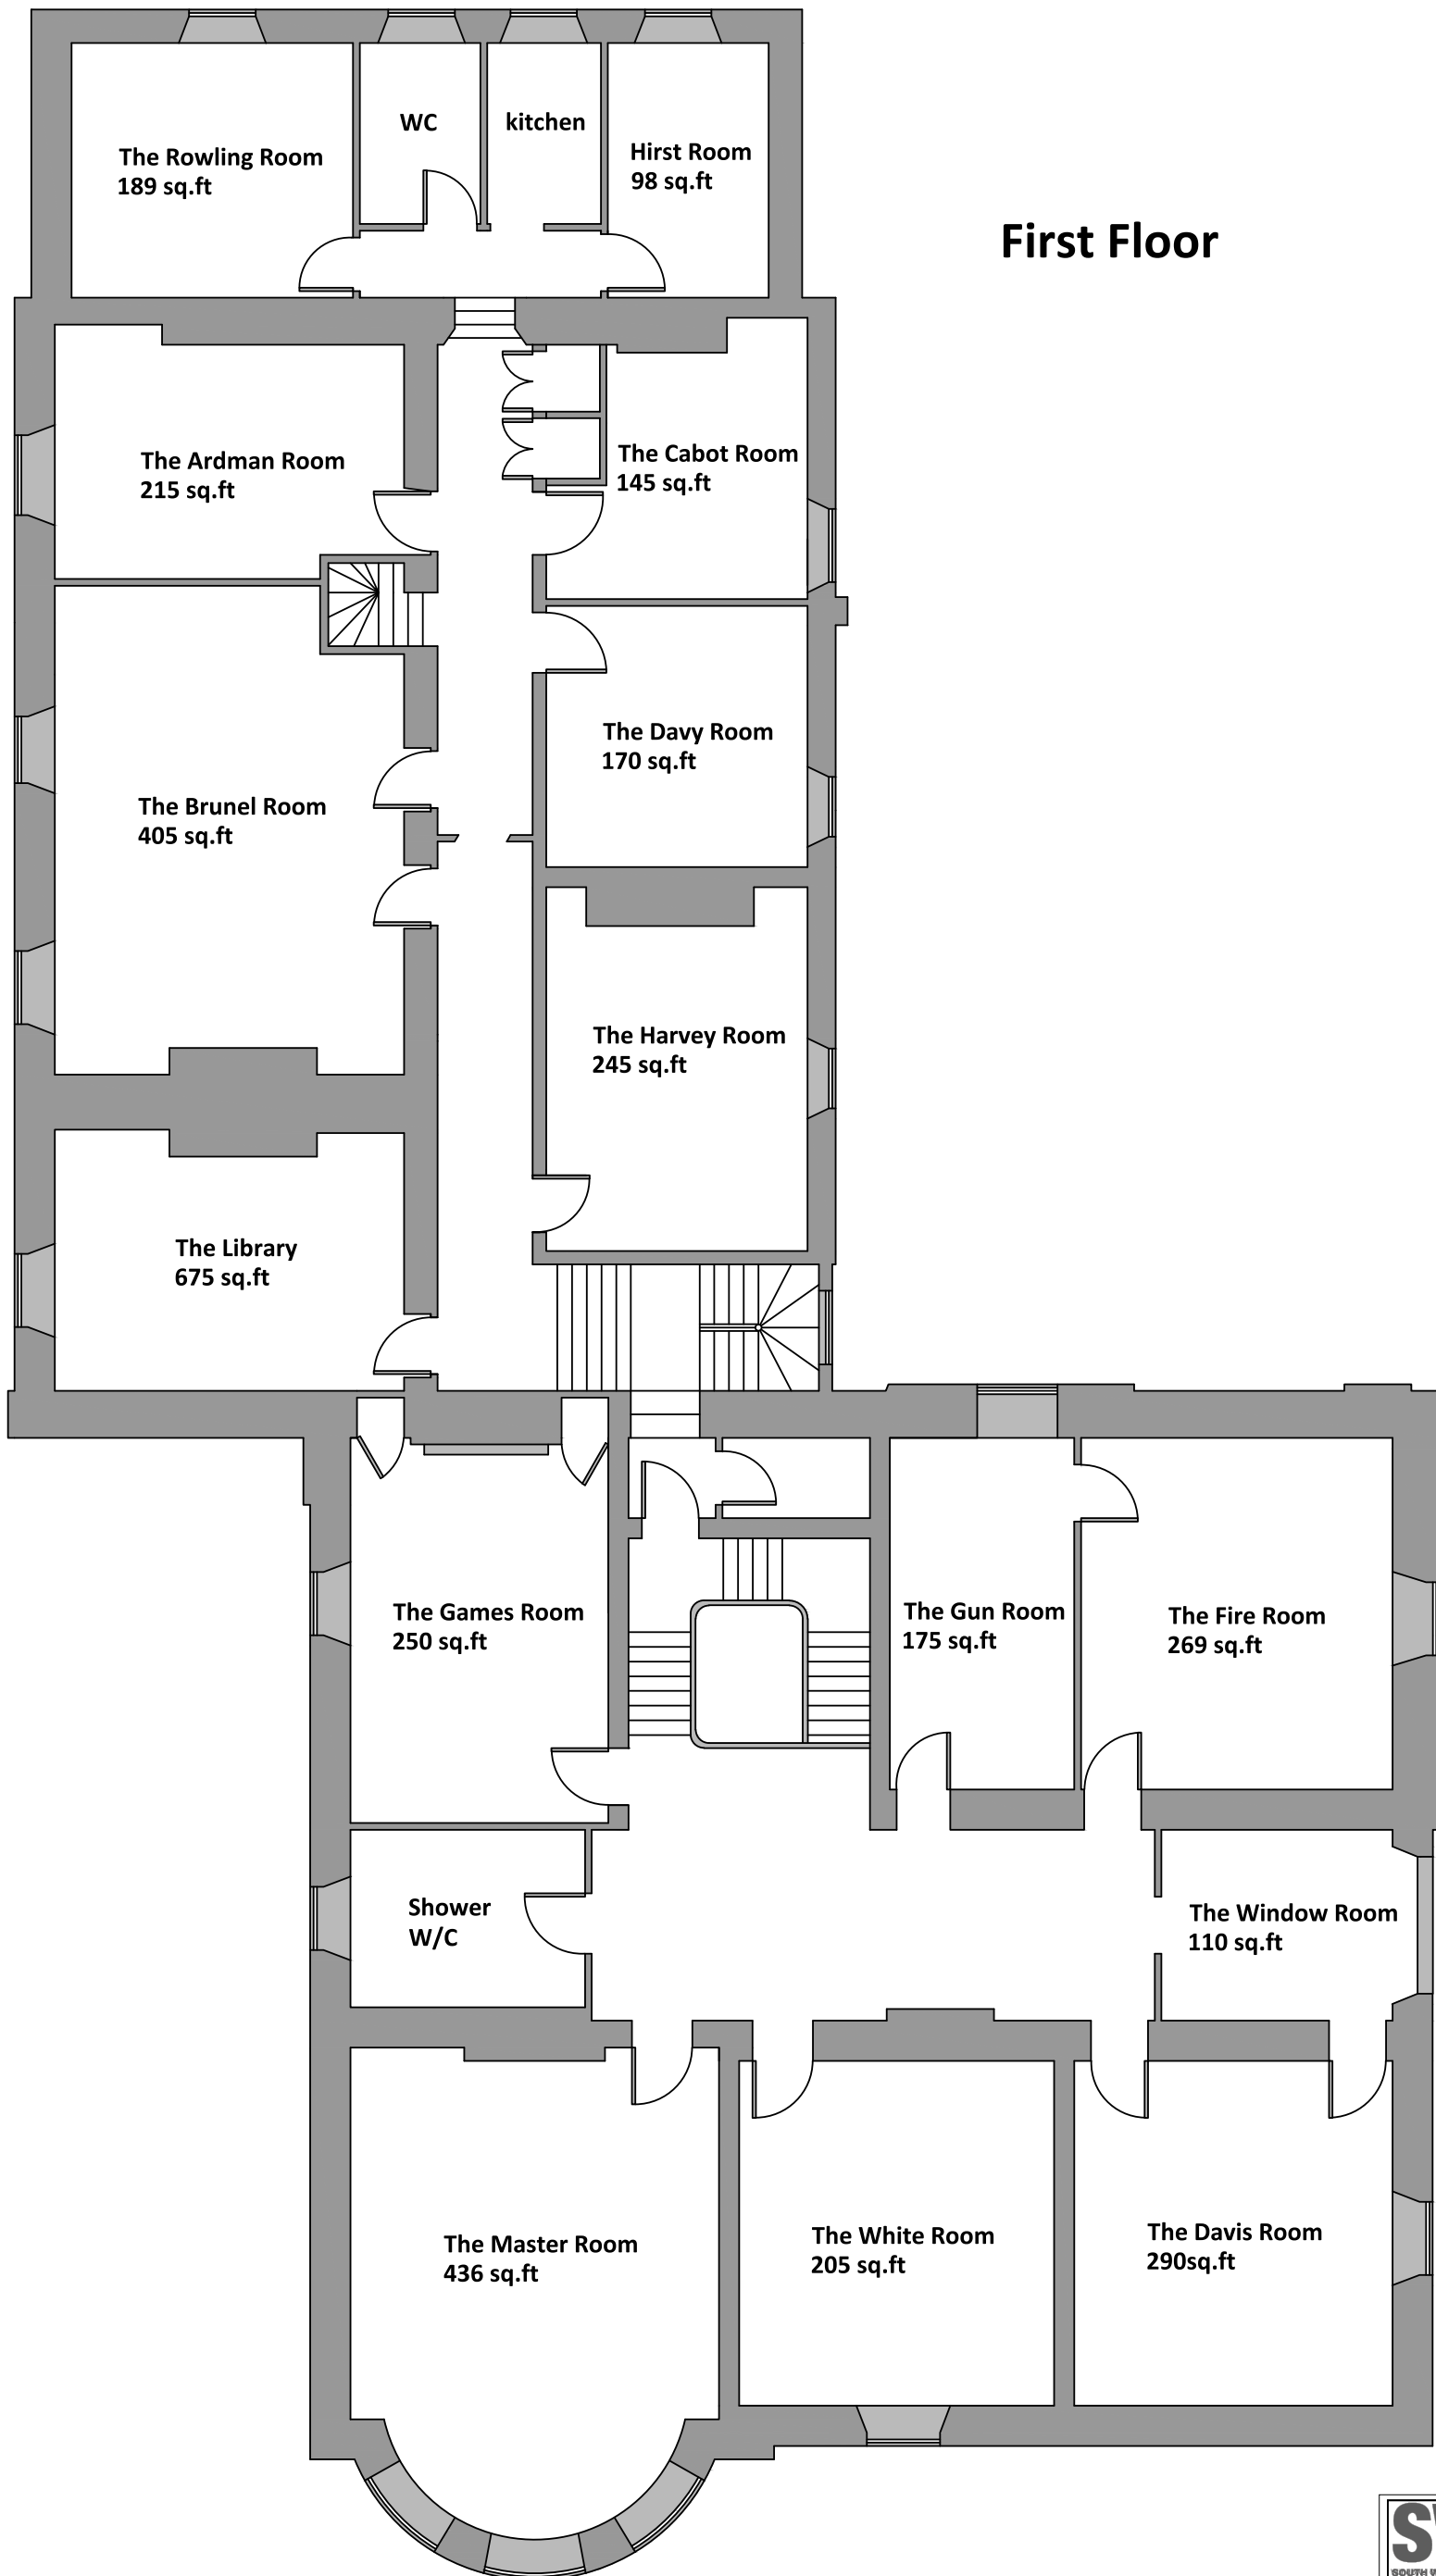

First Floor

www.swadl.co.uk

Project Location HOLLYWOOD ESTATE BRISTOL

Title EXISTING FIRST FLOOR LAYOUT

Date 26TH MAY 2014

Scale 1:100 @ A3

CAD Reference CADREF

Drawn By HRV

Drawing No. 14-052 EXISTING 1ST